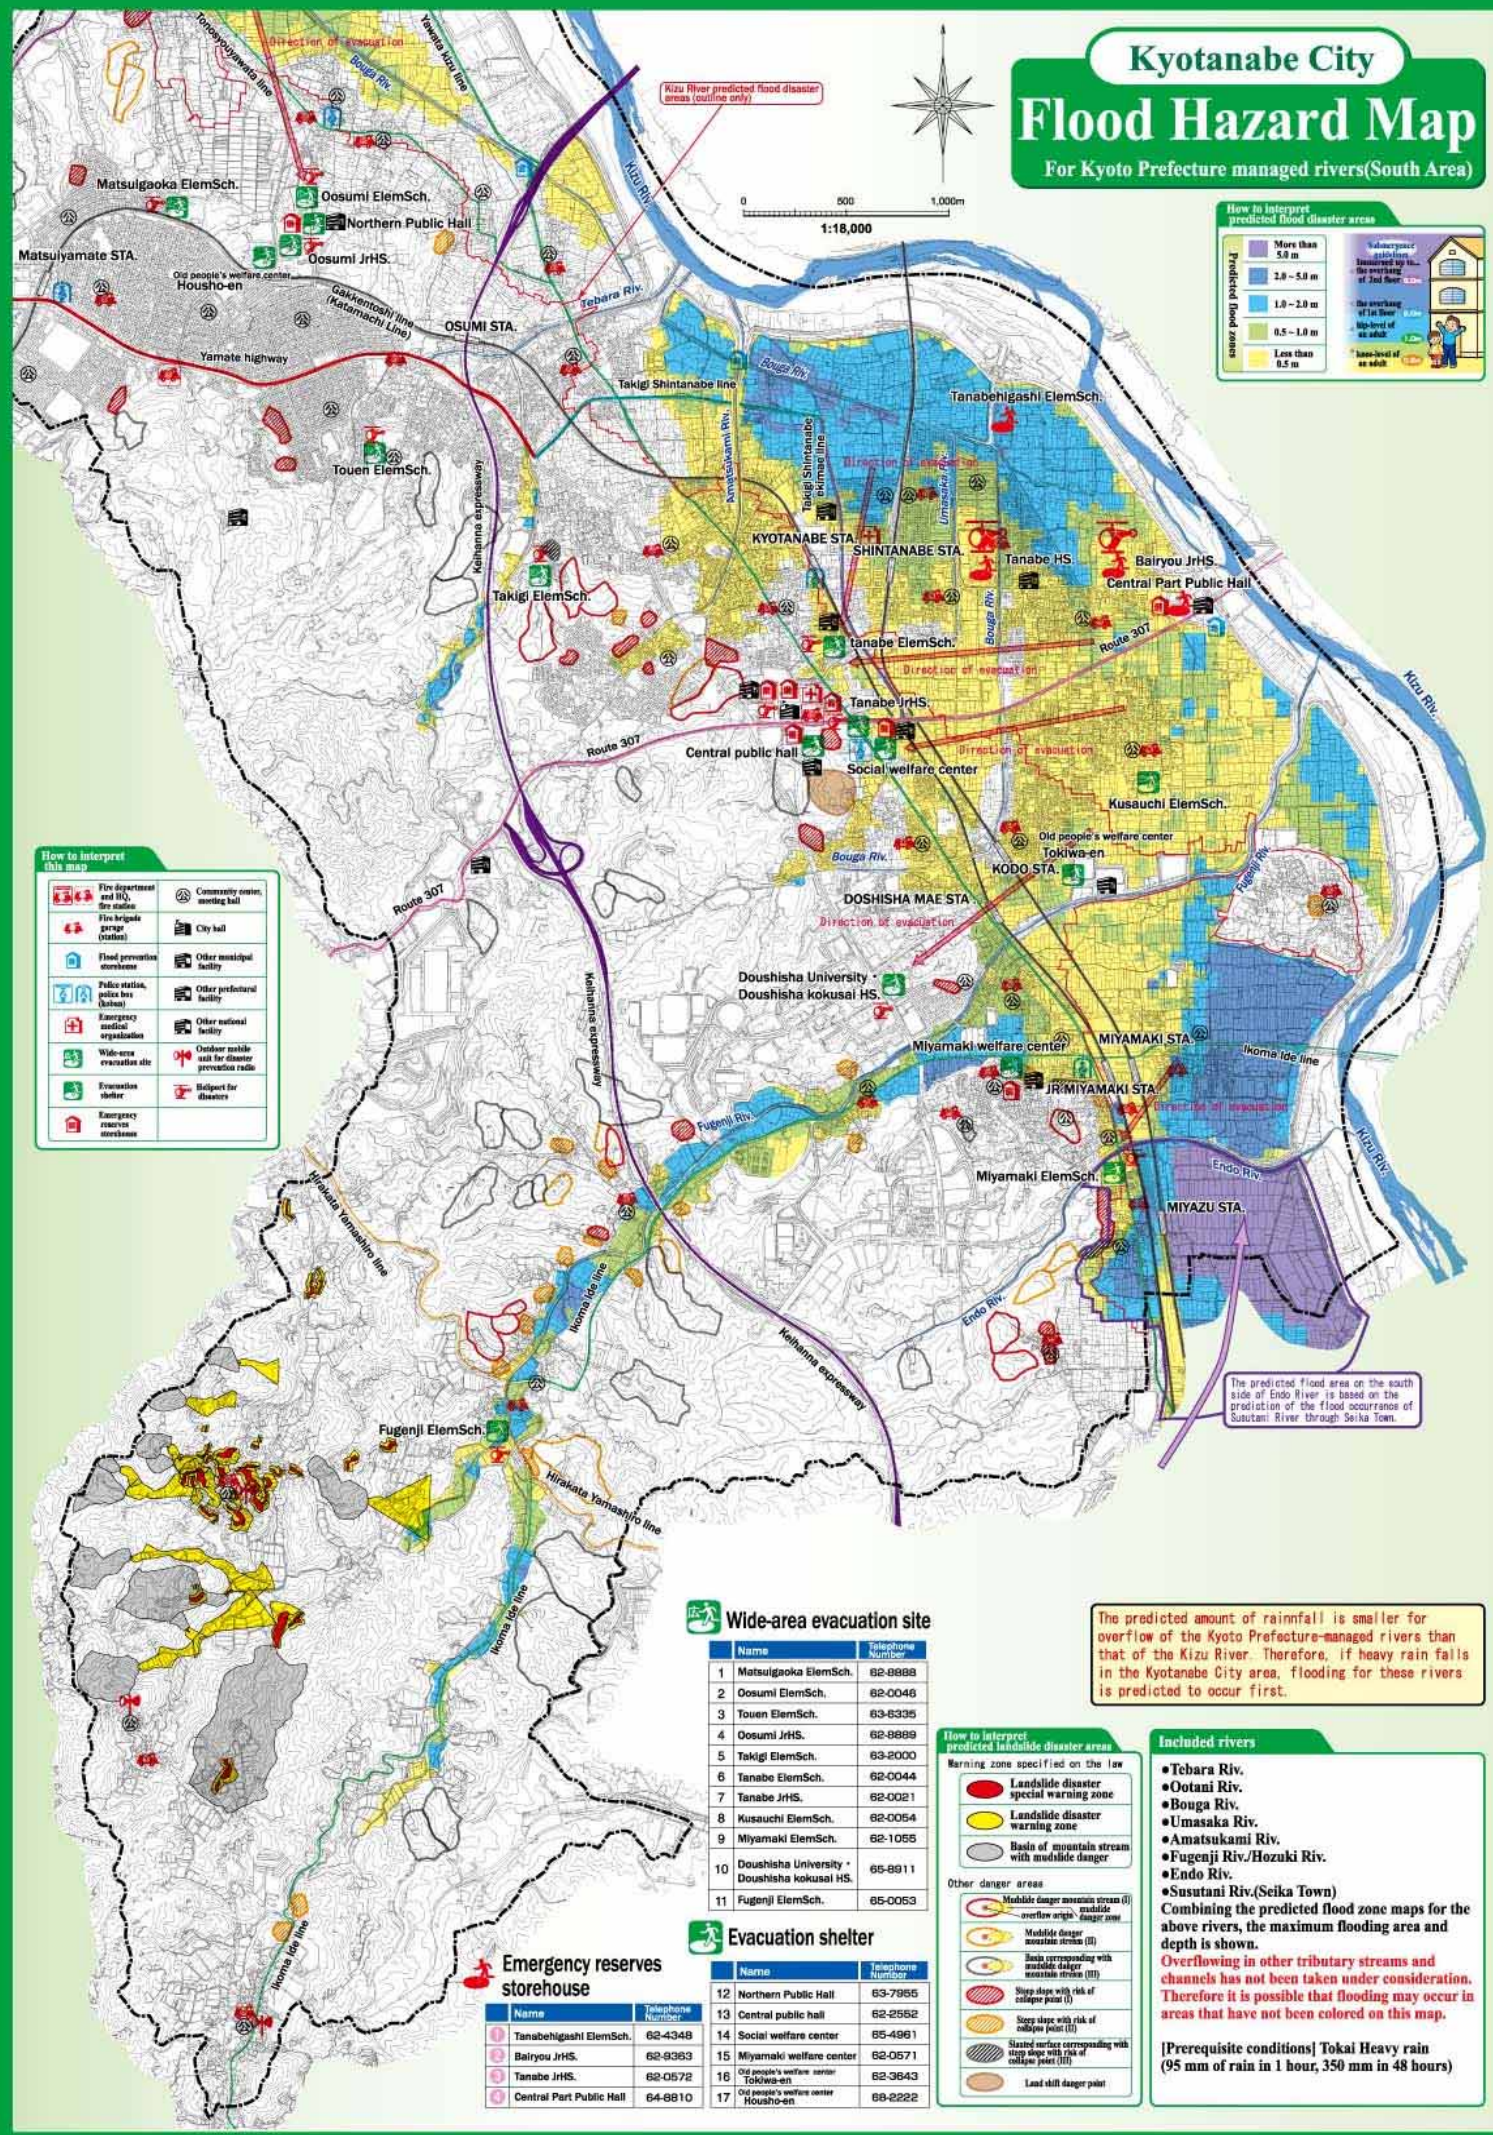

Kyotanabe City Flood Hazard Map

For Kyoto Prefecture managed rivers(South Area)

Kyotanabe City Flood Hazard Map

For the Kizu river(South Area)