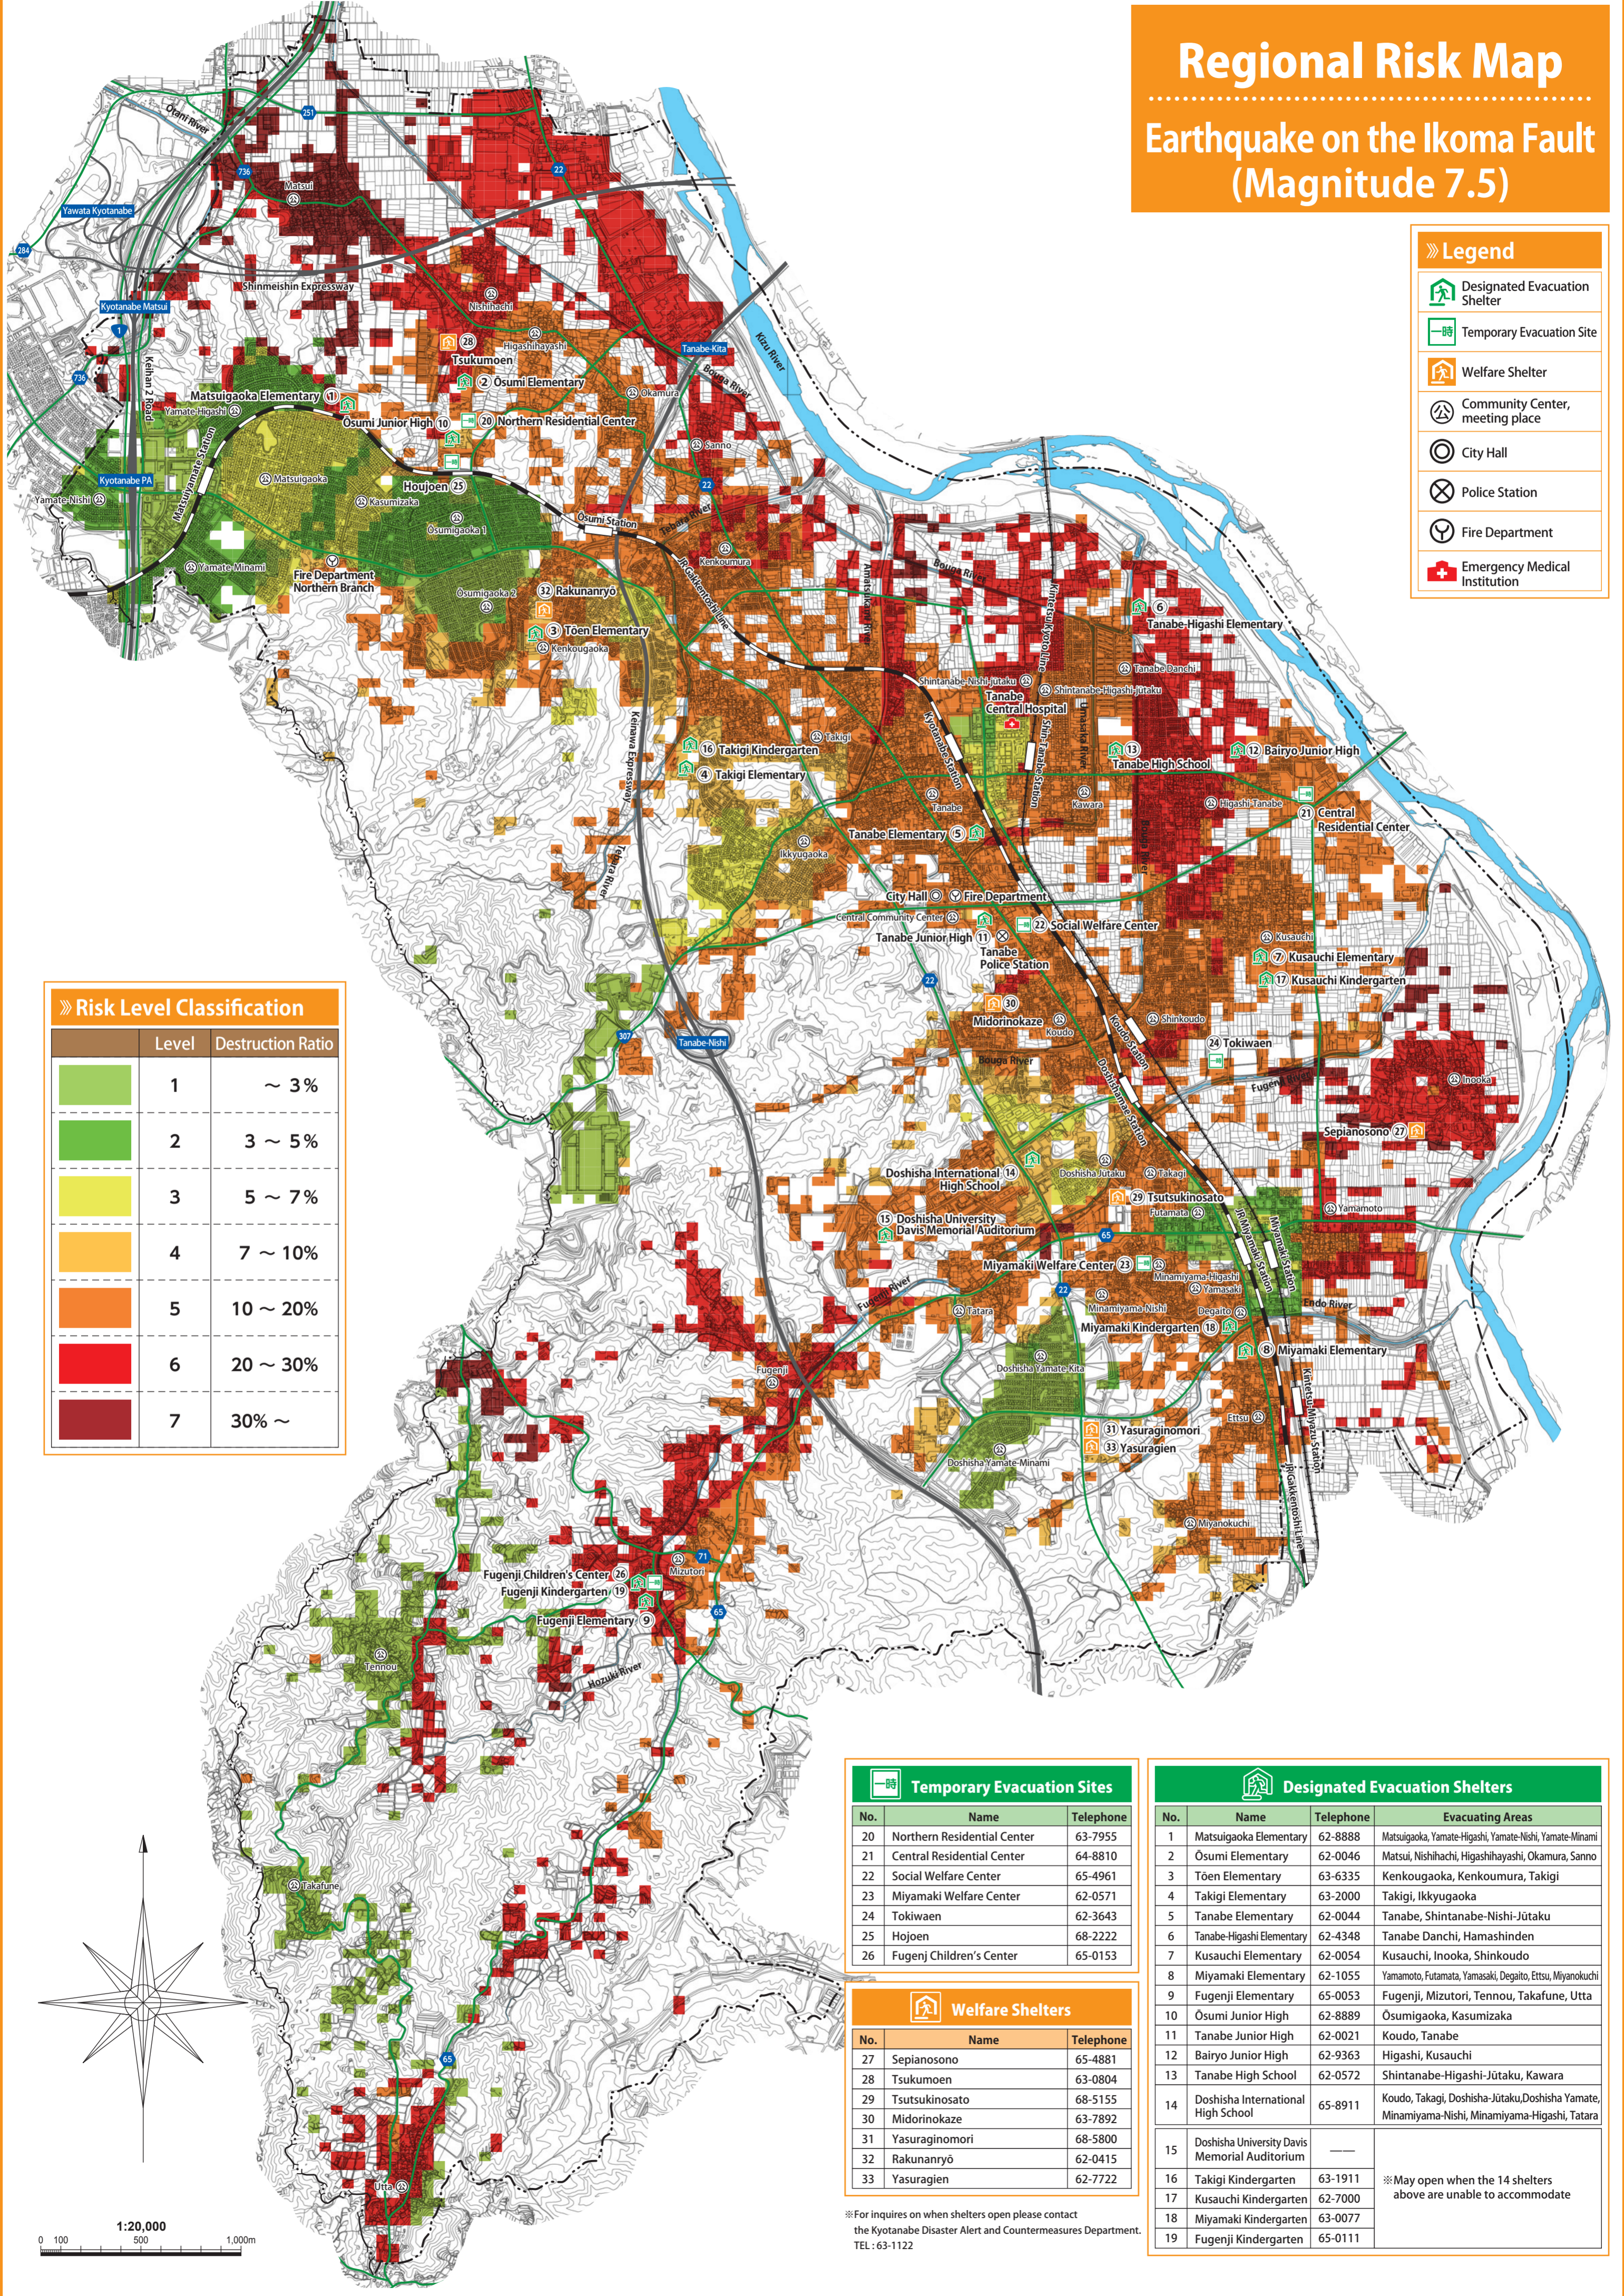

Regional Risk Map

Earthquake on the Ikoma Fault (Magnitude 7.5)

- ### Legend
- Designated Evacuation Shelter
 - Temporary Evacuation Site
 - Welfare Shelter
 - Community Center, meeting place
 - City Hall
 - Police Station
 - Fire Department
 - Emergency Medical Institution

Risk Level Classification

Level	Destruction Ratio
1	~ 3%
2	3 ~ 5%
3	5 ~ 7%
4	7 ~ 10%
5	10 ~ 20%
6	20 ~ 30%
7	30% ~

Temporary Evacuation Sites

No.	Name	Telephone
20	Northern Residential Center	63-7955
21	Central Residential Center	64-8810
22	Social Welfare Center	65-4961
23	Miyamaki Welfare Center	62-0571
24	Tokiwaen	62-3643
25	Hojoen	68-2222
26	Fugenji Children's Center	65-0153

Welfare Shelters

No.	Name	Telephone
27	Sepianosono	65-4881
28	Tsukumoeno	63-0804
29	Tsutsukinosato	68-5155
30	Midorinokaze	63-7892
31	Yasuraginomori	68-5800
32	Rakunanryo	62-0415
33	Yasuragien	62-7722

Designated Evacuation Shelters